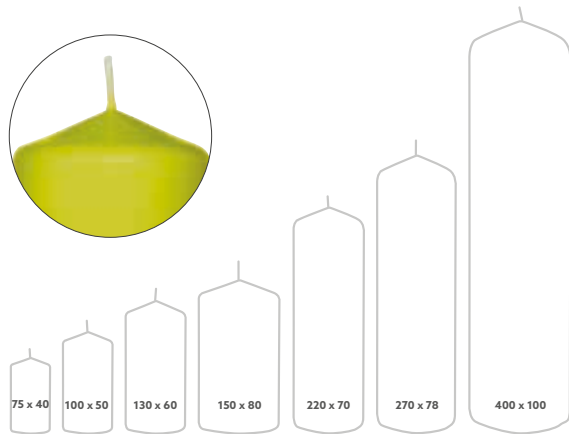

PILLAR CANDLES

NO	ARTICLE	DESCRIPTION	SIZE	PACK	RAL	Swan
1	171511	White, 15h	75 x 40 mm	4 x 15	+	
	263108	White, 20h	100 x 50 mm	6 x 10	+	
	148439	White, 40h	130 x 60 mm	2 x 6	+	
	148481	White, 60h	150 x 80 mm	10 x 1	+	
	181230	White, 90h	220 x 70 mm	10 x 1	+	
	174460	White, 130h	270 x 78 mm	10 x 1	+	
	153491	White, 260h	400 x 100 mm	4 x 1	+	
2	125359	Cream, 20h	100 x 50 mm	6 x 10	+	
	148440	Cream, 40h	130 x 60 mm	2 x 6	+	
	148482	Cream, 60h	150 x 80 mm	10 x 1	+	
	105917	Cream, 90h	220 x 70 mm	10 x 1	+	
3	147977	Yellow, 20h	100 x 50 mm	6 x 10	+	
4	263016	Red, 20h	100 x 50 mm	6 x 10	+	
	148442	Red, 40h	130 x 60 mm	2 x 6	+	
5	263122	Bordeaux, 20h	100 x 50 mm	6 x 10	+	
	148443	Bordeaux, 40h	130 x 60 mm	2 x 6	+	
6	151509	Kiwi, 20h	100 x 50 mm	6 x 10	+