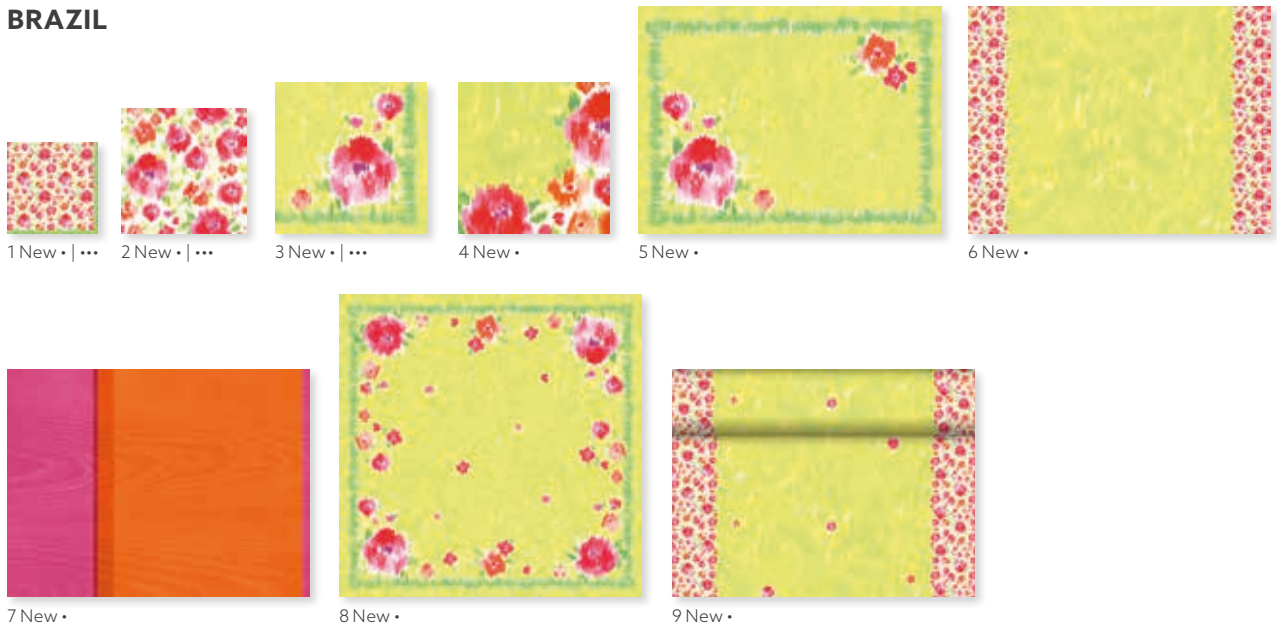

BRAZIL

NO	ARTICLE	DESCRIPTION	PACK
1	177971	Tissue Napkin, 3-ply, 24 x 24 cm	20 x 50
2	177964	Tissue Napkin, 3-ply, 33 x 33 cm	10 x 50
3	177975	Classic Napkin, 40 x 40 cm	6 x 50
4	177949	Dunilin® Napkin, 40 x 40 cm	5 x 50
5	178015	Dunichel® Placemat, 30 x 40 cm	5 x 100
6	178018	Paper Placemat, 30 x 40 cm	4 x 250

NO	ARTICLE	DESCRIPTION	PACK
7	178439	Paper Placemat, 30 x 40 cm	4 x 250
8	177994	Dunisilk®+ Slipcover, 84 x 84 cm	5 x 20
	179579	Dunichel® Slipcover, 84 x 84 cm	5 x 20
	177991	Dunichel® Slipcover, 84 x 84 cm	1 x 100
9	178003	Dunichel® Tête-à-Tête, 0,4 x 24 m	4 x 1