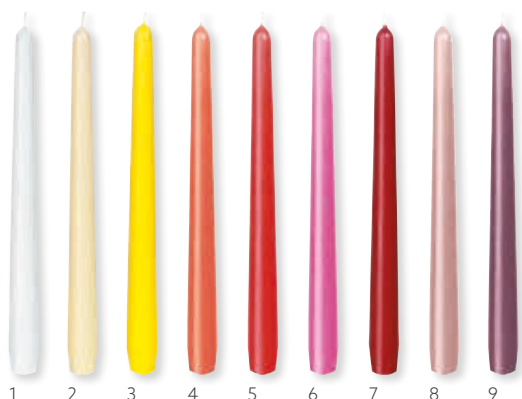

1 2 3 4

ANTIQUE CANDLES, STEARIN

NO	ARTICLE	DESCRIPTION	SIZE	PACK	RAL	Swan
1	157928	White, 6.5h	250 x 22 mm	2 x 50		..
	158527	White, 6.5h	250 x 22 mm	40 x 3		..
2	158523	Cream, 6.5h	250 x 22 mm	2 x 50		..
3	158526	Red, 6.5h	250 x 22 mm	2 x 50		..
4	158522	Bordeaux, 6.5h	250 x 22 mm	2 x 50		..

ANTIQUE CANDLES, DIPPED

NO	ARTICLE	DESCRIPTION	SIZE	PACK	RAL	Swan
1	351316	White, 7.5h	250 x 22 mm	2 x 50	+	
2	351318	Cream, 7.5h	250 x 22 mm	2 x 50	+	
3	351328	Yellow, 7.5h	250 x 22 mm	2 x 50	+	
4	165572	Mandarin, 7.5h	250 x 22 mm	2 x 50	+	
5	351327	Red, 7.5h	250 x 22 mm	2 x 50	+	
6	165577	Fuchsia, 7.5h	250 x 22 mm	2 x 50	+	
7	351322	Bordeaux, 7.5h	250 x 22 mm	2 x 50	+	
8	174561	Mellow Rose, 7.5h	250 x 22 mm	2 x 50	+	
9	165575	Plum, 7.5h	250 x 22 mm	2 x 50	+	
10	351326	Dark Blue, 7.5h	250 x 22 mm	2 x 50	+	
11	171442	Mint Blue, 7.5h	250 x 22 mm	2 x 50	+	
12	153857	Kiwi, 7.5h	250 x 22 mm	2 x 50	+	
13	165576	Herbal Green, 7.5h	250 x 22 mm	2 x 50	+	
14	351325	Dark Green, 7.5h	250 x 22 mm	2 x 50	+	
15	174563	Chestnut, 7.5h	250 x 22 mm	2 x 50	+	
16	174562	Honey, 7.5h	250 x 22 mm	2 x 50	+	
17	168237	Greige, 7.5h	250 x 22 mm	2 x 50	+	
18	156714	Granite Grey, 7.5h	250 x 22 mm	2 x 50	+	
19	171443	Slate, 7.5h	250 x 22 mm	2 x 50	+	
20	156647	Black, 7.5h	250 x 22 mm	2 x 50	+	

ANTIQUE CANDLES, COLOURED THROUGH

NO	ARTICLE	DESCRIPTION	SIZE	PACK	RAL	Swan
21	266505	White, 6.5h	260 x 22 mm	10 x 10		
22	266659	Cream, 6.5h	260 x 22 mm	10 x 10		

ANTIQUE CANDLES, DIPPED

NO	ARTICLE	DESCRIPTION	SIZE	PACK	RAL	Swan
23	180338	Silver, 6.5h	260 x 22 mm	10 x 10	+	
24	180337	Gold, 6.5h	260 x 22 mm	10 x 10	+